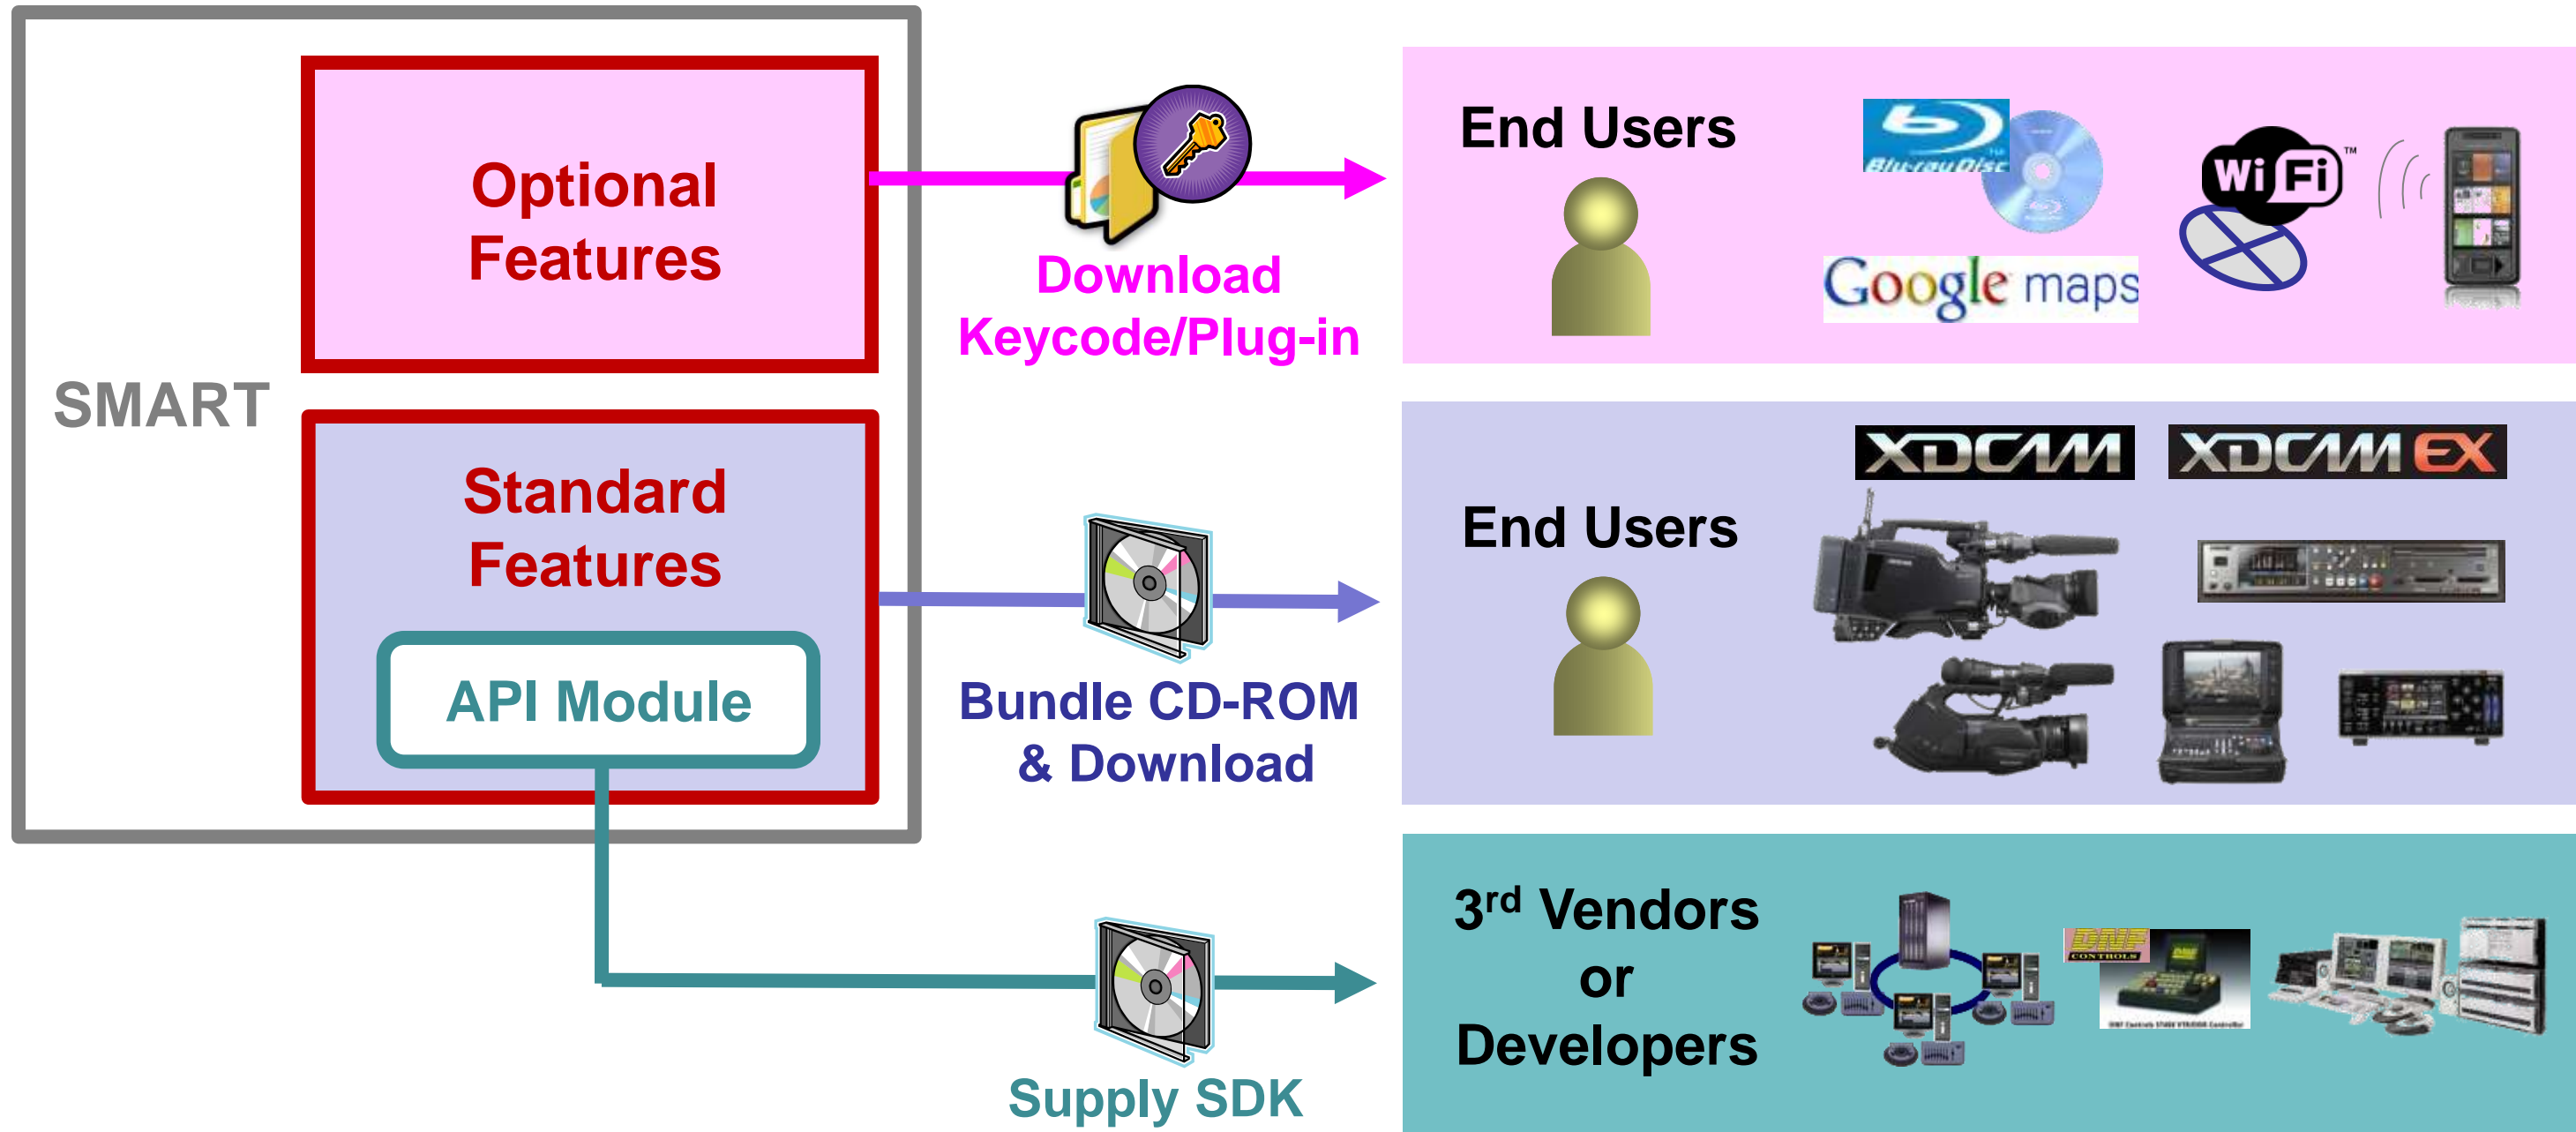

# Concept

- New browsing software for XDCAM series
  - Integrating current four applications

# Benefits

## Customers

Single software makes  
the customer workflow  
simple, easy & efficient

- HD & SD
- MP4 & MXF (High-res/Proxy)
- Windows & Mac OS

# Basic Structure