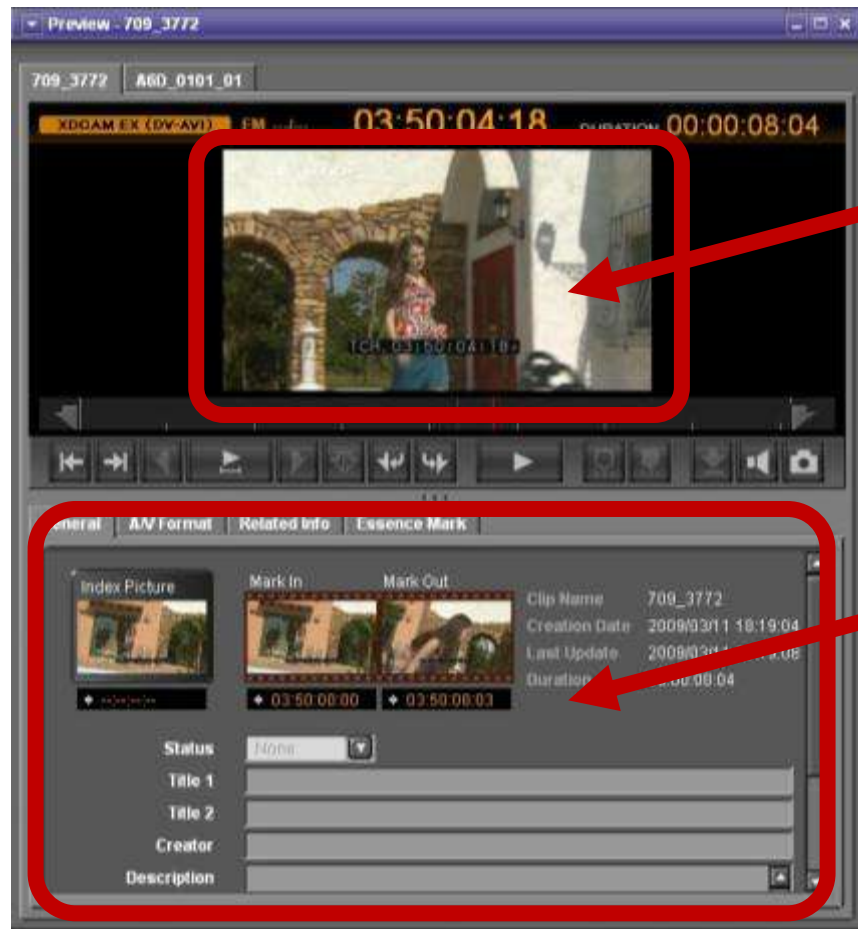

## 2) via Deck (wired)

HD-SDI

GbE (FTP)

Write metadata (real-time)

**Live Video**

**Write Metadata**  
- **OK/NG**  
- **Essence Mark**  
- **Comments**  
- **etc.**